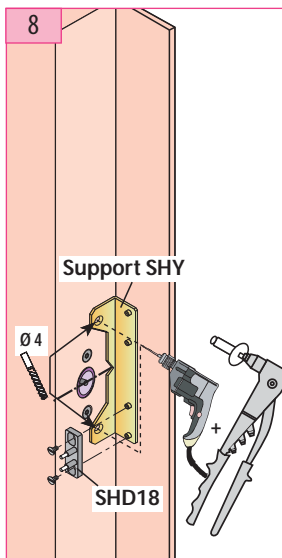

Substitution :

LR 180 ** NI prudhomme S.a

Optional :
CP180 (drilling gauge)
CP/DV (drilling gauge)

NI

Non identified lock for hinged landing door

ref.:LR180 * G NI

ref.:LR180 * D NI

42 701 MAIN FEATURES OF THE PRODUCT

For hinged landing doors

Document non contractuel, sous réserve de modification - Reproduction interdite. FP

Non identified lock for hinged landing door

NI

Mounting stages

Pin adjustment