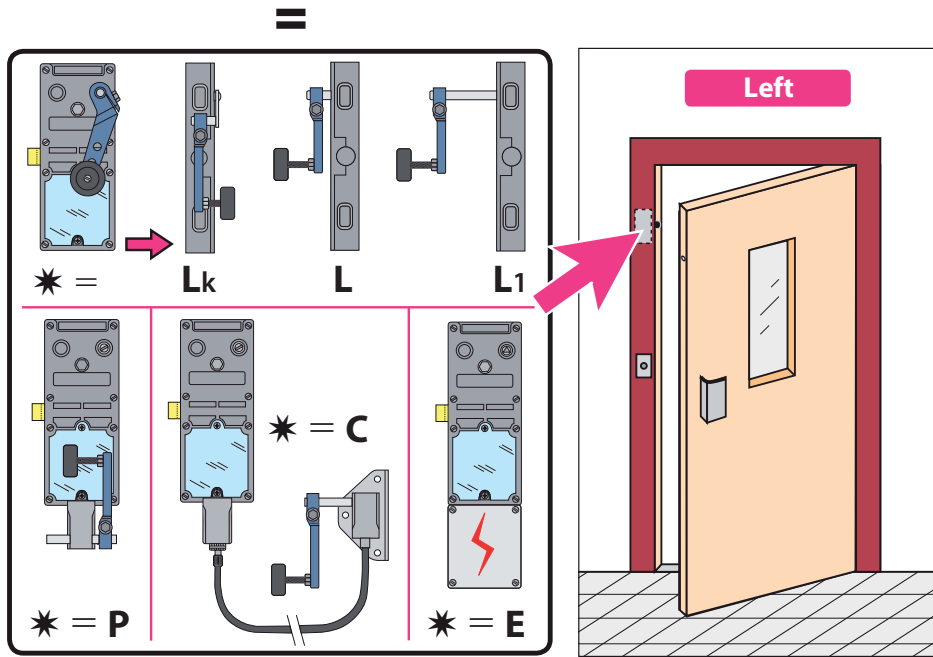

Substitution :

LR 180 ** NI prudhomme S.a

Optional :
CP180 (drilling gauge)
CP/DV (drilling gauge)

NI

Non identified lock for hinged landing door

ref.:LR180 * G NI

ref.:LR180 * D NI

42 701 MAIN FEATURES OF THE PRODUCT

For hinged landing doors

Document non contractuel, sous réserve de modification - Reproduction interdite. FP

Non identified lock for hinged landing door

NI

Mounting stages

Pin adjustment