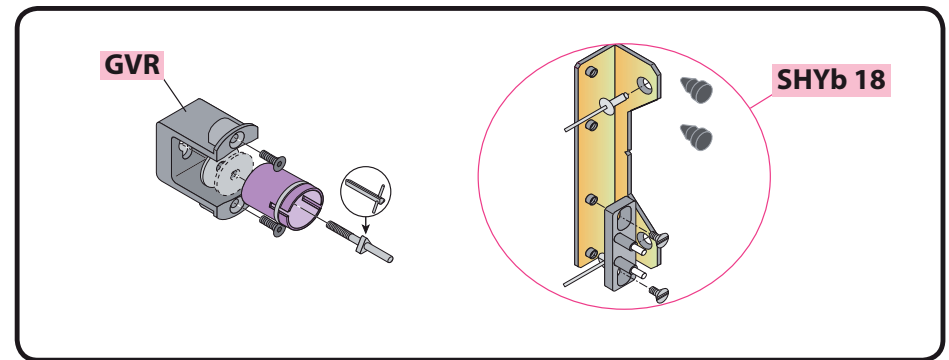

Substitution :

LR 180 ** NI prudhomme S.a

Optional :
CP180 (drilling gauge)
CP/DV (drilling gauge)

NI

Non identified lock for hinged landing door

ref.:LR180 * G NI

ref.:LR180 * D NI

42 701 MAIN FEATURES OF THE PRODUCT