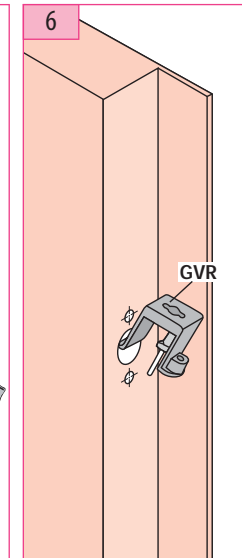

Substitution :

LR 180 ** NI prudhomme S.a

Optional :
CP180 (drilling gauge)
CP/DV (drilling gauge)

NI

Non identified lock for hinged landing door

ref.:LR180 * G NI

ref.:LR180 * D NI

42 701 MAIN FEATURES OF THE PRODUCT

For hinged landing doors

Document non contractuel, sous réserve de modification - Reproduction interdite. FP

Non identified lock for hinged landing door

NI

Mounting stages

Pin adjustment