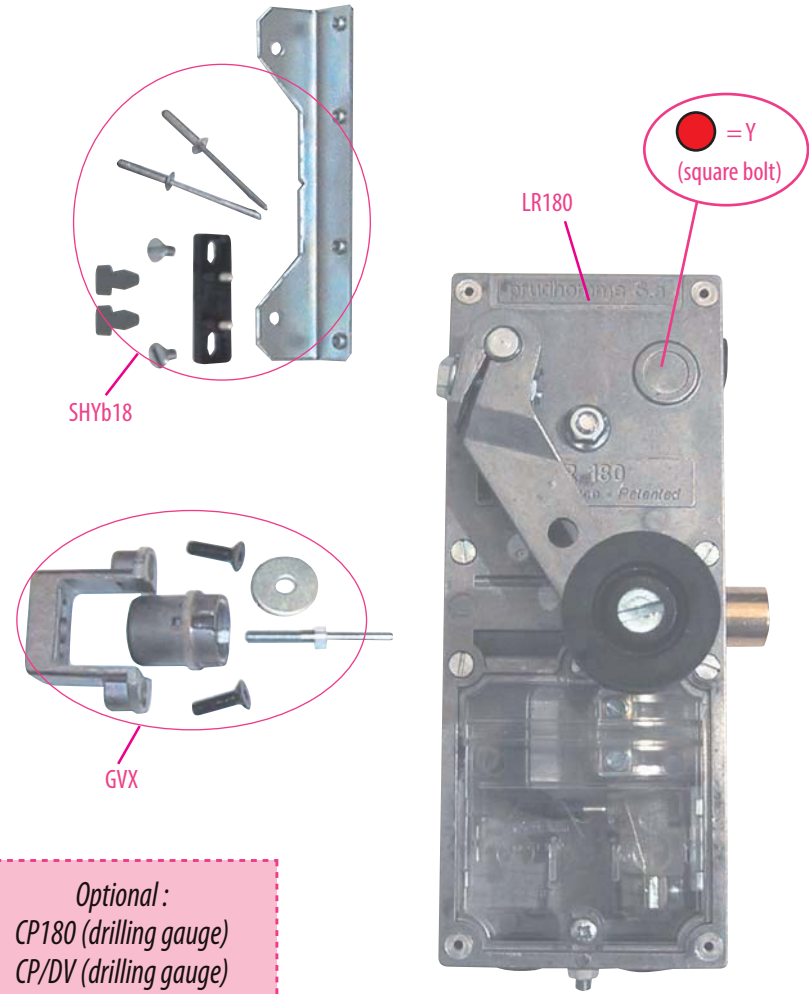

Substitution :

LR 180 ** NI prudhomme S.a

Optional :
CP180 (drilling gauge)
CP/DV (drilling gauge)

NI

Non identified lock for hinged landing door

ref.:LR180 * G NI

ref.:LR180 * D NI

42 701 MAIN FEATURES OF THE PRODUCT

For hinged landing doors

Document non contractuel, sous réserve de modification - Reproduction interdite. FP

Non identified lock for hinged landing door

NI

Mounting stages

Pin adjustment