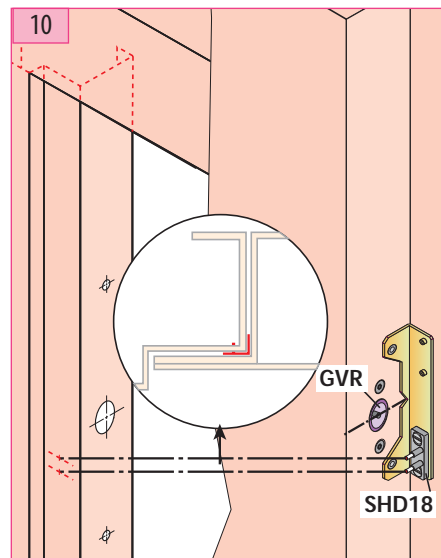

Substitution :

LR 180 ** NI prudhomme S.a

Optional :
CP180 (drilling gauge)
CP/DV (drilling gauge)

NI

Non identified lock for hinged landing door

ref.:LR180 * G NI

ref.:LR180 * D NI

42 701 MAIN FEATURES OF THE PRODUCT

For hinged landing doors

Document non contractuel, sous réserve de modification - Reproduction interdite. FP

Non identified lock for hinged landing door

NI

Mounting stages

Pin adjustment