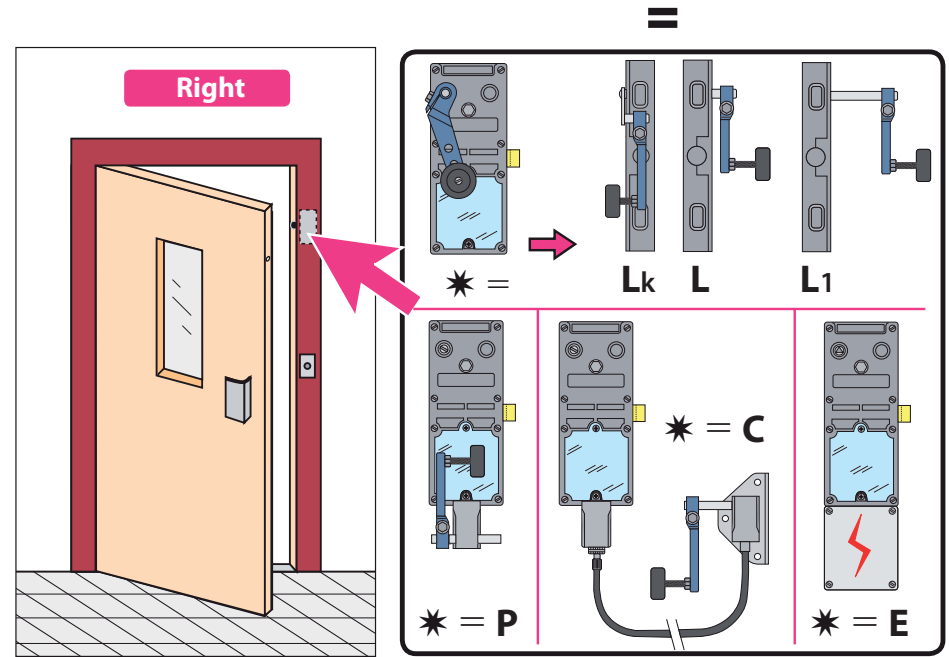

Substitution :

LR 180 ** NI prudhomme S.a

Optional :
CP180 (drilling gauge)
CP/DV (drilling gauge)

NI

Non identified lock for hinged landing door

ref.:LR180 * G NI

ref.:LR180 * D NI

42 701 MAIN FEATURES OF THE PRODUCT

For hinged landing doors

Document non contractuel, sous réserve de modification - Reproduction interdite. FP

Non identified lock for hinged landing door

NI

Mounting stages

Pin adjustment