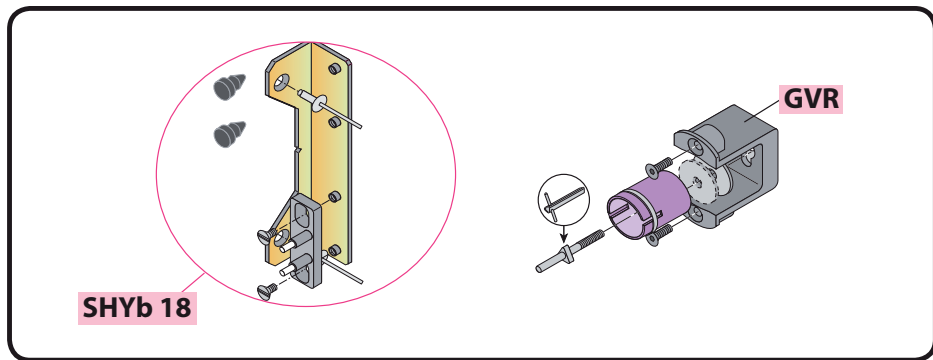

Substitution :

LR 180 ** NI prudhomme S.a

Optional :
CP180 (drilling gauge)
CP/DV (drilling gauge)

NI

Non identified lock for hinged landing door

ref.:LR180 * G NI

ref.:LR180 * D NI

42 701 MAIN FEATURES OF THE PRODUCT