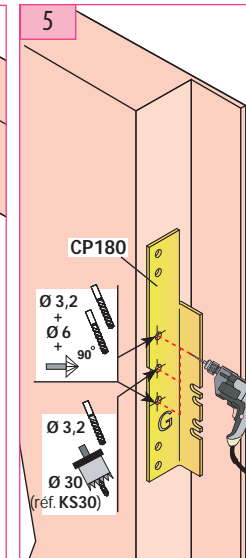

Substitution :

LR 180 ** NI prudhomme S.a

Optional :
CP180 (drilling gauge)
CP/DV (drilling gauge)

NI

Non identified lock for hinged landing door

ref.:LR180 * G NI

ref.:LR180 * D NI

42 701 MAIN FEATURES OF THE PRODUCT

For hinged landing doors

Document non contractuel, sous réserve de modification - Reproduction interdite. FP

Non identified lock for hinged landing door

NI

Mounting stages

Pin adjustment