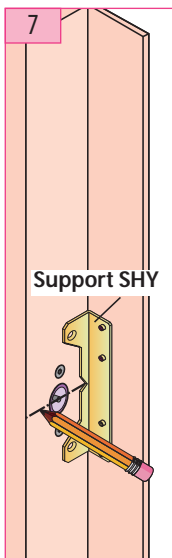

Substitution :

LR 180 ** NI prudhomme S.a

Optional :
CP180 (drilling gauge)
CP/DV (drilling gauge)

NI

Non identified lock for hinged landing door

ref.:LR180 * G NI

ref.:LR180 * D NI

42 701 MAIN FEATURES OF THE PRODUCT

For hinged landing doors

Document non contractuel, sous réserve de modification - Reproduction interdite. FP

Non identified lock for hinged landing door

NI

Mounting stages

Pin adjustment