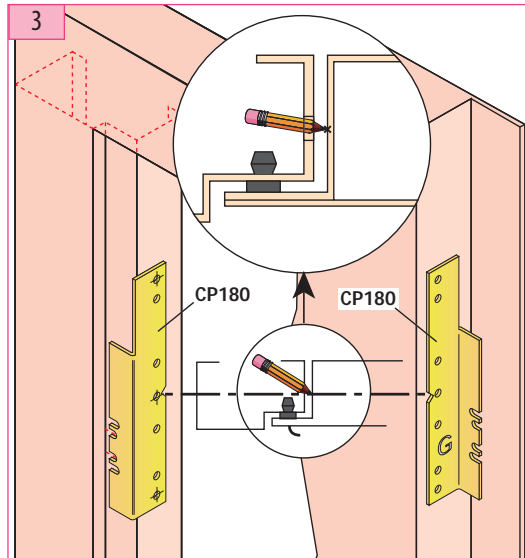

Substitution :

LR 180 ** NI prudhomme S.a

Optional :
CP180 (drilling gauge)
CP/DV (drilling gauge)

NI

Non identified lock for hinged landing door

ref.:LR180 * G NI

ref.:LR180 * D NI

42 701 MAIN FEATURES OF THE PRODUCT

For hinged landing doors

Document non contractuel, sous réserve de modification - Reproduction interdite. FP

Non identified lock for hinged landing door

NI

Mounting stages

Pin adjustment