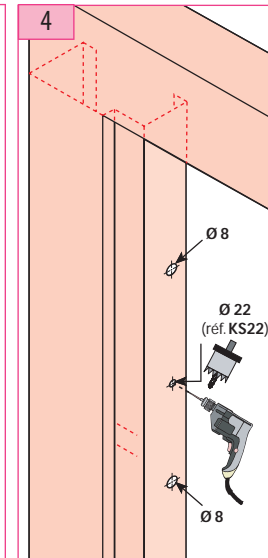

Substitution :

LR 180 ** NI prudhomme S.a

Optional :
CP180 (drilling gauge)
CP/DV (drilling gauge)

NI

Non identified lock for hinged landing door

ref.:LR180 * G NI

ref.:LR180 * D NI

42 701 MAIN FEATURES OF THE PRODUCT

For hinged landing doors

Document non contractuel, sous réserve de modification - Reproduction interdite. FP

Non identified lock for hinged landing door

NI

Mounting stages

Pin adjustment