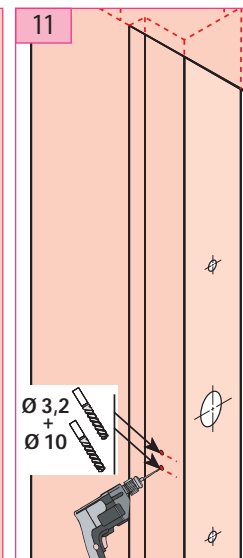

Substitution :

LR 180 ** NI prudhomme S.a

Optional :
CP180 (drilling gauge)
CP/DV (drilling gauge)

NI

Non identified lock for hinged landing door

ref.:LR180 * G NI

ref.:LR180 * D NI

42 701 MAIN FEATURES OF THE PRODUCT

For hinged landing doors

Document non contractuel, sous réserve de modification - Reproduction interdite. FP

Non identified lock for hinged landing door

NI

Mounting stages

Pin adjustment