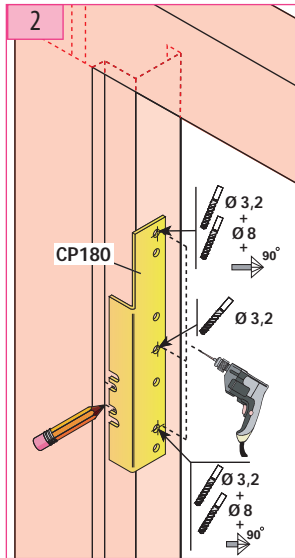

Substitution :

LR 180 ** NI prudhomme S.a

Optional :
CP180 (drilling gauge)
CP/DV (drilling gauge)

NI

Non identified lock for hinged landing door

ref.:LR180 * G NI

ref.:LR180 * D NI

42 701 MAIN FEATURES OF THE PRODUCT

For hinged landing doors

Document non contractuel, sous réserve de modification - Reproduction interdite. FP

Non identified lock for hinged landing door

NI

Mounting stages

Pin adjustment