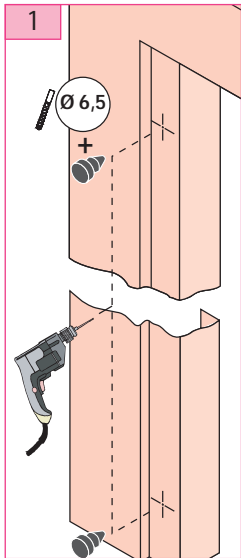

Substitution :

LR 180 ** NI prudhomme S.a

Optional :
CP180 (drilling gauge)
CP/DV (drilling gauge)

NI

Non identified lock for hinged landing door

ref.:LR180 * G NI

ref.:LR180 * D NI

42 701 MAIN FEATURES OF THE PRODUCT

For hinged landing doors

Document non contractuel, sous réserve de modification - Reproduction interdite. FP

Non identified lock for hinged landing door

NI

Mounting stages

Pin adjustment