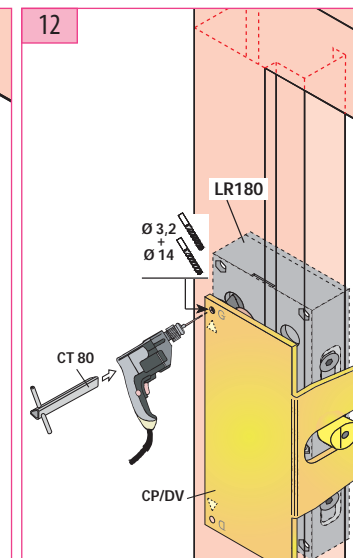

Substitution :

LR 180 ** NI prudhomme S.a

Optional :
CP180 (drilling gauge)
CP/DV (drilling gauge)

NI

Non identified lock for hinged landing door

ref.:LR180 * G NI

ref.:LR180 * D NI

42 701 MAIN FEATURES OF THE PRODUCT

For hinged landing doors

Document non contractuel, sous réserve de modification - Reproduction interdite. FP

Non identified lock for hinged landing door

NI

Mounting stages

Pin adjustment