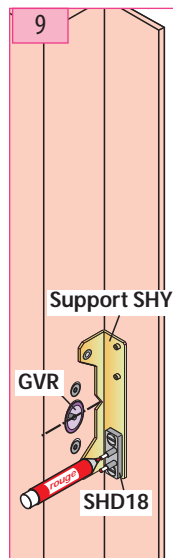

Substitution :

LR 180 ** NI prudhomme S.a

Optional :
CP180 (drilling gauge)
CP/DV (drilling gauge)

NI

Non identified lock for hinged landing door

ref.:LR180 * G NI

ref.:LR180 * D NI

42 701 MAIN FEATURES OF THE PRODUCT

For hinged landing doors

Document non contractuel, sous réserve de modification - Reproduction interdite. FP

Non identified lock for hinged landing door

NI

Mounting stages

Pin adjustment