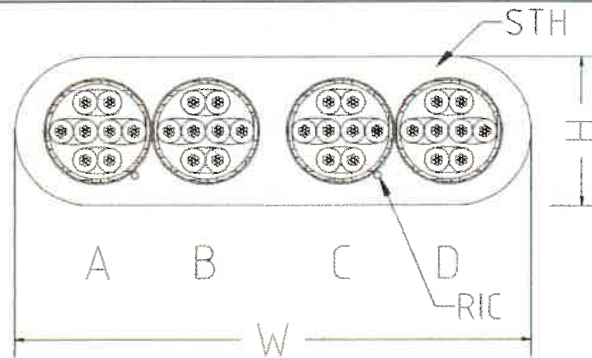

FLI-2YS(ST)(C)Y 4xCAT7

flat elevator travelling cable

material code

20145350

Construction

A, B, C, D Ethernet cable

CAT7 ethernet
S/FTP patch cable
max. channel length 60 m
for details see annex

CAT7001

RIC

Ripcord

for removing sheath material

Separation

talcum for elements - sheath separation

STH

Sheath

special PVC compound according to EN 50363-4-1 TM 2
black similar to RAL9005
surface with knurling

Elements identification

Strand

Cores, color codes and numbers

Description

A, B, C, D

1xCAT7

grey sheath

Cable marking

FLI-2YS(ST)(C)Y 4xCAT7 order number I meter mark Made in EU

Repeated without meter mark in half of meter

Application

Flat, flexible travelling cable for use in passenger and goods lifts (elevators).