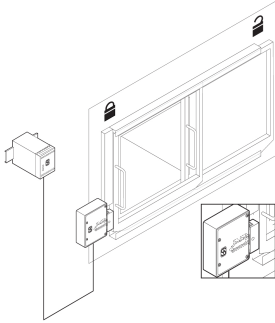

ACTUATOR AZ/AZM 415-B1

Data

General data

Gross weight 135 g

Mechanical data

Actuator straight

Shearing force 25,000 N

Pictures

Product picture (catalogue individual photo)

ID: kaz41f14

| 281.3 kB | .jpg | 352.778 x 352.778 mm - 1000 x 1000 px - 72 dpi

| 21.0 kB | .png | 74.083 x 74.083 mm - 210 x 210 px - 72 dpi

Dimensional drawing miscellaneous

ID: 1azm4b01

| 28.0 kB | .cdr |

| 83.9 kB | .jpg | 352.778 x 245.181 mm - 1000 x 695 px - 72 dpi

Sample application illustration product

ID: pssp-a32

| 291.4 kB | .cdr |

| 18.0 kB | .png | 74.083 x 86.078 mm - 210 x 244 px - 72 dpi