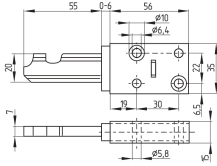

ACTUATOR AZ/AZM 415-B1

Data

General data

Gross weight 135 g

Mechanical data

Actuator straight

Shearing force 25,000 N

Pictures

Product picture (catalogue individual photo)

ID: kaz41f14

| 281.3 kB | .jpg | 352.778 x 352.778 mm - 1000 x 1000 px - 72 dpi

| 21.0 kB | .png | 74.083 x 74.083 mm - 210 x 210 px - 72 dpi

Dimensional drawing miscellaneous

ID: 1azm4b01

| 28.0 kB | .cdr |

| 83.9 kB | .jpg | 352.778 x 245.181 mm - 1000 x 695 px - 72 dpi

Sample application illustration product

ID: pssp-a32

| 291.4 kB | .cdr |

| 18.0 kB | .png | 74.083 x 86.078 mm - 210 x 244 px - 72 dpi

| 193.6 kB | .jpg | 352.425 x 410.633 mm - 999 x 1164 px - 72 dpi

K.A. Schmersal GmbH & Co. KG, Möddinghofe 30, 42279 Wuppertal

The details and data referred to have been carefully checked. Images may diverge from original. Further technical data can be found in the manual. Technical amendments and errors possible.