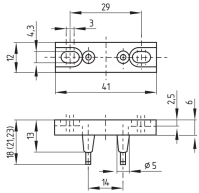

AZ 06-13 B/23 CONTACT BRIDGES

Data

General data

Material of the actuator	Brass with thermoplastic silver coating
Gross weight	4 g

Mechanical data

Actuator	straight
----------	----------

Mechanical data - Dimensions

Length	23 mm
Width	41 mm
Depth	12 mm

Accessory

Recommendation (product combination)	AZ 06x AZ 06 AZ 07 AZ 08 AZ 13 AZ 14-1 AZ 19
--------------------------------------	--

Pictures

Product picture (catalogue individual photo)

ID: kaz06f02

| 90.9 kB | .jpg | 178.506 x 86.078 mm - 506 x 244 px - 72 dpi

| 18.3 kB | .png | 74.083 x 35.631 mm - 210 x 101 px - 72 dpi

Dimensional drawing actuator

ID: 1az06b01

| 24.8 kB | .cdr |

| 3.4 kB | .png | 74.083 x 51.858 mm - 210 x 147 px - 72 dpi