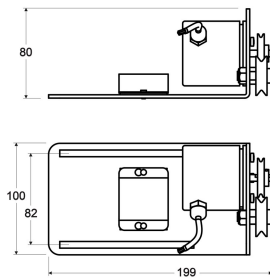

## Technical information

---

Independent from controller  
30 meter kevlar cord included  
Mounting accessories included  
Automatic service log

## Technical data

---

Power supply: 24VDC

Size (HxWxD): 100 x 199 x 80mm

Weight: 1310g