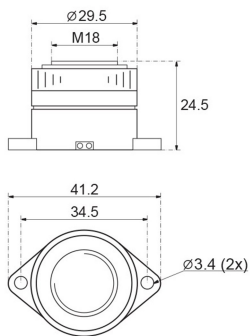

Technical information

12 V Piezo buzzer
90 dB sound level
Dimensions fit SL6 and SL3000 housing

Included in package

Technical data

Size (HxWxD): 41 x 29,5 x 24,5 mm

Weight: 13 g

Dimensions: $\varnothing 34$ x height 24.5 mm.

Ring: $\varnothing 29$ x height 6 mm.