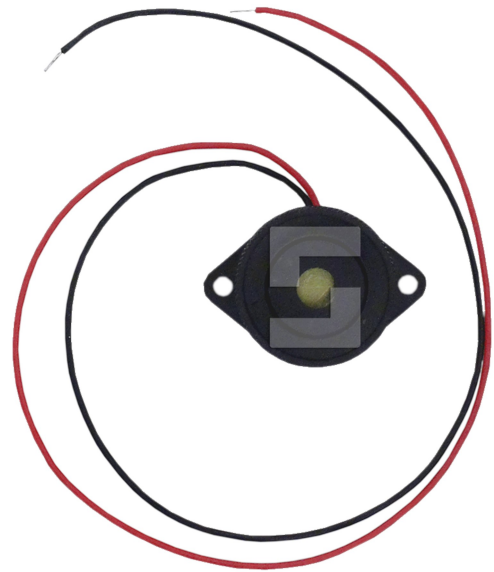

Siren

12 V Piezo buzzer for use with SL6 or SL3000

Buzzer that sounds at the push of the alarm button to inform passengers and persons in the building that the alarm button has been pressed. The dimension is suited for mounting in one of the cabling holes of the housing, but can also be screw mounted.

Technical information

12 V Piezo buzzer
90 dB sound level
Dimensions fit SL6 and SL3000 housing

Included in package

Technical data

Size (HxWxD): 41 x 29,5 x 24,5 mm

Weight: 13 g

Dimensions: $\varnothing 34$ x height 24.5 mm.

Ring: $\varnothing 29$ x height 6 mm.