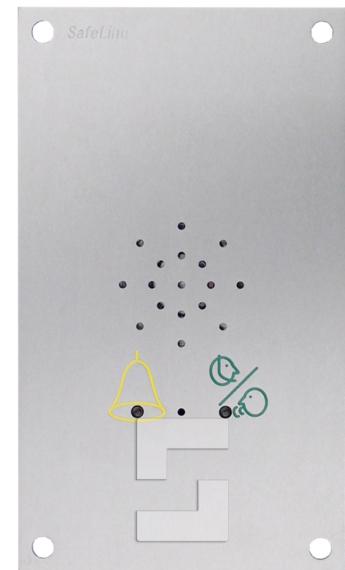

SafeLine SL6 voice station, flush mounting with LED pictograms

The original-sized voice station with up to six assignable addresses

The original-sized version of the voice station intended for flush mounting on the car wall, equipped with LED pictograms, letting you connect an alarm button of choice. The flush mounting saves both physical space in the lift car as well as keeping the station safe from vandalism.

Use either as an ordinary voice station or as part of a fire intercom system. Assign the station an identity by using the address selector and configure the main unit SL6 to match your desired setup.

Technical information

Sleek and safe design
Up to six assignable addresses
Input for alarm button
Connection of external pictograms possible

Included in package

Manual
Modular cable, RJ45 (flat), 5-meter

Technical data

Current consumption: 15mA nominal

Effect: 0,18W

Size (HxWxD): 155 x 90 x 27 mm

Weight: 430g