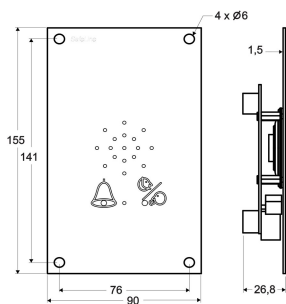

SafeLine SL6 voice station, flush mounting with LED pictograms

The original-sized voice station with up to six assignable addresses

The original-sized version of the voice station intended for flush mounting on the car wall, equipped with LED pictograms, letting you connect an alarm button of choice. The flush mounting saves both physical space in the lift car as well as keeping the station safe from vandalism.

Sleek and safe design
Up to six assignable addresses
Input for alarm button
Connection of external pictograms possible

Included in package

Manual
Modular cable, RJ45 (flat), 5-meter

Technical data

Current consumption: 15mA nominal

Effect: 0,18W

Size (HxWxD): 155 x 90 x 27 mm

Weight: 430g