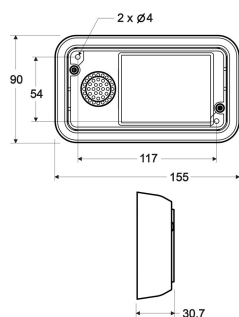

Technical information

Quick installation

Easy configuration with SafeLine Pro

2 MB internal memory

Built-in speaker

Simple mounting with only two screws

Included in package

Technical data

Power supply: 24V

Current consumption: 50mA

Size (HxWxD): 155 x 90 x 31mm

Weight: 350g