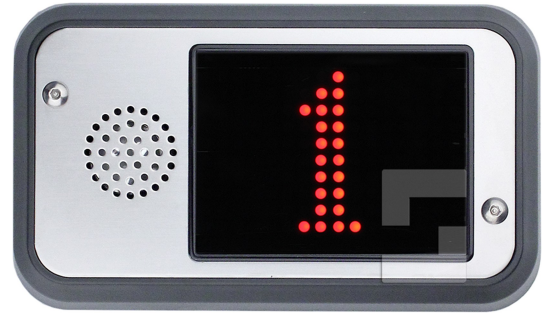

SafeLine FD4, surface mounting with built-in speaker (red floor display)

The floor display with voice messages in a compact size

The FD4 is a floor display and voice announcer that displays floor designations, directional arrows, text messages and plays voice messages. This version of the floor display is intended for surface mounting and comes with an integrated speaker – a quick mounting option with only two screws that combines all parts into an all-in-one solution.

This floor display has a very compact size and suits most needs. The unit's integrated 2 MB memory means a great deal of freedom for users to tailor the unit's messages.

If more than one FD4 is used in the same system, only one main unit has to be programmed for the rest of the units in the same floor display system to show the same information, this because the units share the same bus system. This simplifies programming and configuration of the unit, something that is done easily with the help of the freeware SafeLine Pro.

Technical information

Quick installation

Easy configuration with SafeLine Pro

2 MB internal memory

Built-in speaker

Simple mounting with only two screws

Included in package

Technical data

Power supply: 24V

Current consumption: 50mA

Size (HxWxD): 155 x 90 x 31mm

Weight: 350g