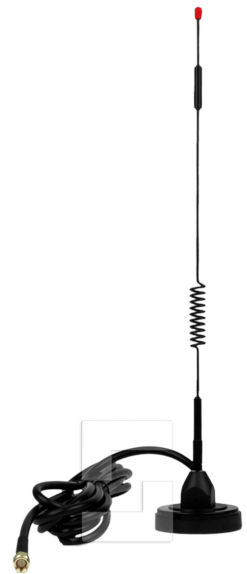

## 4G/LTE antenna with magnetic foot, SMA

---

### 4G/LTE antenna with magnetic foot for SMA (standard antenna contact) only

3 dB antenna for 4G/LTE connections with a frequency range of 690-2700 MHz. Equipped with a RG58 cable to minimise signal loss. SMA connector for connecting to SafeLine 4G VoLTE products.

By using the magnetic foot, the antenna is placed in upright position on a metal surface for best possible reception. The surface on which the antenna is placed will enhance reception of the antenna – the bigger surface, the better.

## Technical information

---

3 dB antenna for 4G/LTE (690-2700 MHz)

Magnetic foot

3-meter RG58 cable

50-ohm impedance

SMA connector, male