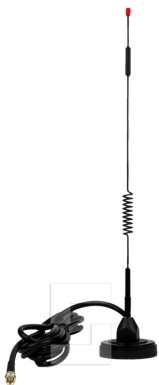

Technical information

---

3 dB antenna for 4G/LTE (690-2700 MHz)

Magnetic foot

3-meter RG58 cable

50-ohm impedance

SMA connector, male

Included in package

Technical data

Connector: SMA (male)

Size (HxWxD): 3000 mm

Weight: 270 g