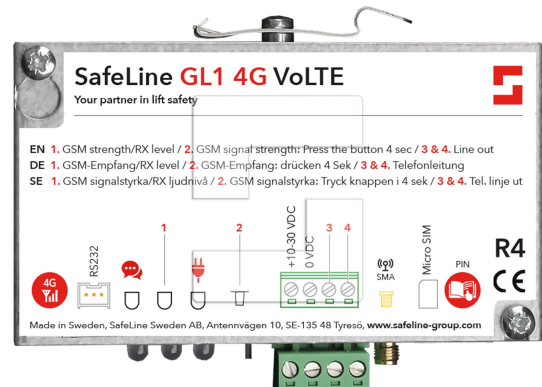

SafeLine GL1 GSM gateway 4G VoLTE

The future-proof GSM module with a capacity of up to 4G VoLTE

Important information concerning telecom provider T-Mobile 4G VoLTE.

The compact GSM module for connections up to 4G VoLTE with backward capability to 2G and 3G. Replaces the telephone line and can be placed in the machine room, the lift shaft or on the roof of the lift car. The GL1 is delivered in a robust metal housing with key holes for screw mounting which is done easily with the supplied two self-drilling screws, or alternatively mounted on the supplied DIN-rail.

The GL1 4G VoLTE has the capability to revert back to 3G & 2G should the 4G VoLTE signal become weak or lost, even during the middle of a call. Even if there is no 4G connectivity in your area as of right now*, you can still rely on the 2G and 3G connections until full 4G coverage is implemented. With this functionality at hand, the risk associated with low or lost signal reduces significantly, making 4G VoLTE an attractive and future-proof option.

An antenna with a three-meter cable is also supplied with the product, but is easily extended with the help of a 5- or 10-meter extension cable if reception is limited.

NOTE: network services may differ between countries and/or service providers. Please verify with your service provider beforehand that your subscription offers 4G VoLTE services. For more information about SafeLine's 4G VoLTE products, please contact your local SafeLine office.

Technical information

Connections for 2G, 3G and 4G
Mobile services for up to 9 devices
Compact size
Micro SIM
Faster transfer of data with VoLTE
Superior call quality with VoLTE
Antenna included

Included in package