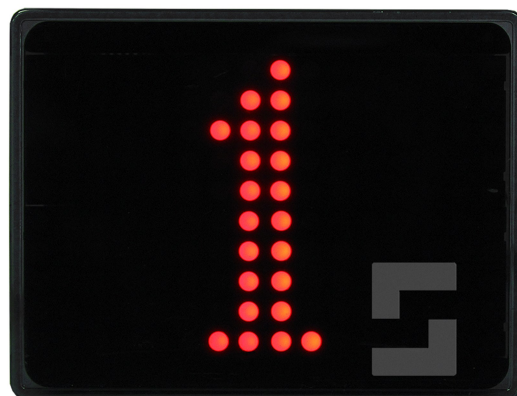

SafeLine FD4 (red floor display)

The floor display with voice messages in a compact size

The FD4 is a floor display and voice announcer that displays floor designations, directional arrows, text messages and plays voice messages. This version of the floor display is delivered only as a display, without a supplied speaker and mounting plates. The included metal spring enables a quick and easy installation without any need for screws or drill holes.

This floor display has a very compact size and suits most needs. The unit's integrated 2 MB memory means a great deal of freedom for users to tailor the unit's messages.

If more than one FD4 is used in the same system, only one main unit has to be programmed for the rest of the units in the same floor display system to show the same information, this because the units share the same bus system. This simplifies programming and configuration of the unit, something that is done easily with the help of the freeware SafeLine Pro.

Technical information

Quick installation
Easy configuration with SafeLine Pro
2 MB internal memory
Adjustable unit
Simple mounting without screws

Included in package

Technical data

Power supply: 24V

Current consumption: 50mA

Size (HxWxD): 80 x 61 x 29,1mm

Weight: 110 g