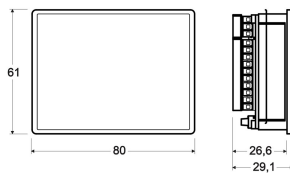

Technical information

Quick installation
Easy configuration with SafeLine Pro
2 MB internal memory
Adjustable unit
Simple mounting without screws

Included in package

Technical data

Power supply: 24V

Current consumption: 50mA

Size (HxWxD): 80 x 61 x 29,1mm

Weight: 110 g