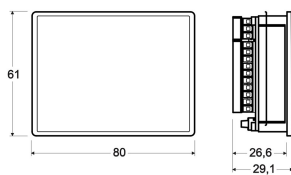

Technical information

Quick installation
Easy configuration with SafeLine Pro
2 MB internal memory
Adjustable unit
Simple mounting without screws

Included in package

Technical data

Power supply: 24V

Current consumption: 50mA

Size (HxWxD): 80 x 61 x 29,1mm

Weight: 110 g