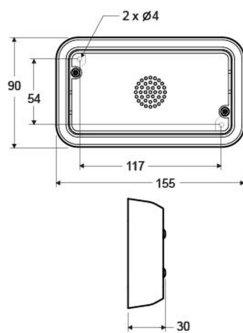

Speaker, surface mounting plate, 2 m, open

Small, yet powerful speaker which suits perfectly for voice announcement in the cabin or arrival chime on the floors.

The speaker is mounted on a front plate in brushed stainless steel with plastic frame for surface mounted installation and includes a 2 meter cable for connection to FD4, VA4 or VA4-SD.

Technical information

Speaker 3W, 8 Ohm for voice

Front plate in brushed stainless steel and plastic frame for surface mounted installation

2m connection cable included

Included in package

Technical data

Effect: 3W, 8 Ohm

Size (HxWxD): 90 x 155 x 30,7mm

Weight: 270 g