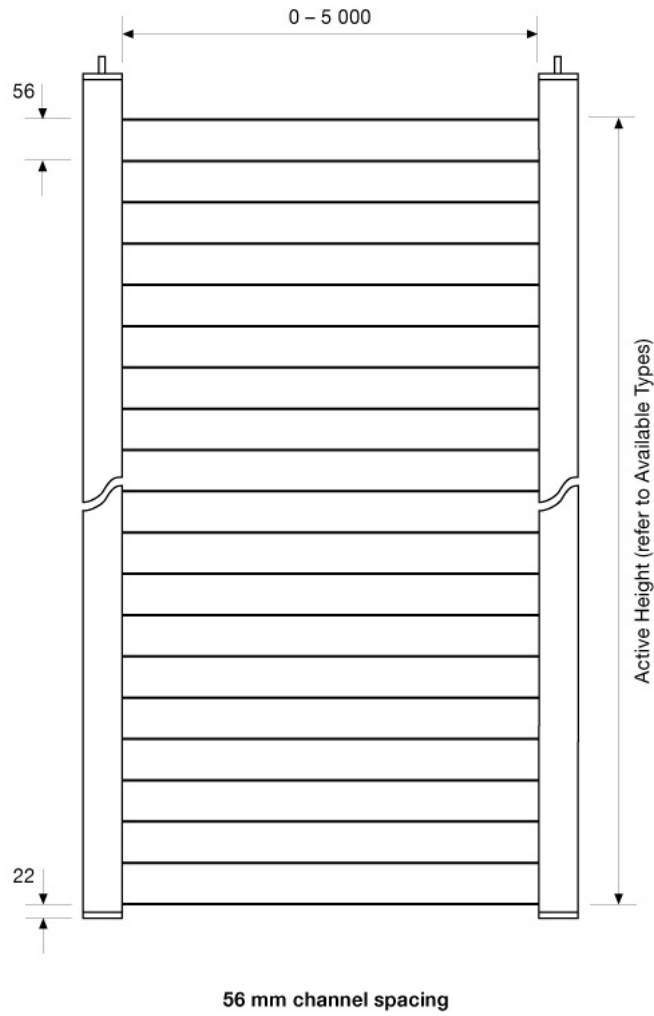

## Remote Light Curtains

Light Curtains

**Compatible Transmitter:**

SGT 200-032-B1-A-0.5

Product Data	
Function	Receiver
Operation Mode	Thru Beam
Connection	0.5 m non-flexible cable
Sensing Range	5 m
Number of Channels	32
Length	1995 mm
Active Height	1740 mm
Housing	10 x 28 mm

Technical Data	
Connection Type	5 pin, 180 DIN plug
Spacing between bottom & Ch1	22 mm
Channel Spacing	56 mm
Power On Indicator	Red LED
Profile Dimensions (w x d)	Slim Line (A), 10 x 28 mm
Housing Material, Front Lens	Acrylic
Housing Material, Profile	Aluminium (black anodised)
Cable	5 x 0,14 mm <sup>2</sup>
Cable Sleeve	PUR Ø 5,2 mm

## Parallel Displacement

Beam Patterns

Dimensions

Details