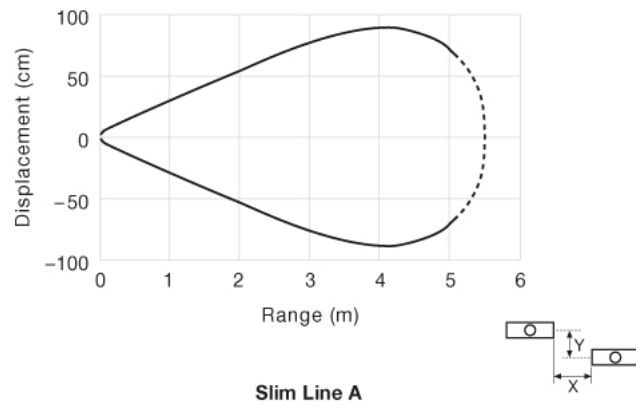

## Remote Light Curtains

Light Curtains

**Compatible Transmitter:**

SGT 200-032-B1-A-0.5

Product Data	
Function	Receiver
Operation Mode	Thru Beam
Connection	0.5 m non-flexible cable
Sensing Range	5 m
Number of Channels	32
Length	1995 mm
Active Height	1740 mm
Housing	10 x 28 mm

Technical Data	
Connection Type	5 pin, 180 DIN plug
Spacing between bottom & Ch1	22 mm
Channel Spacing	56 mm
Power On Indicator	Red LED
Profile Dimensions (w x d)	Slim Line (A), 10 x 28 mm
Housing Material, Front Lens	Acrylic
Housing Material, Profile	Aluminium (black anodised)
Cable	5 x 0,14 mm <sup>2</sup>
Cable Sleeve	PUR Ø 5,2 mm

## Parallel Displacement

Beam Patterns

Dimensions

Details