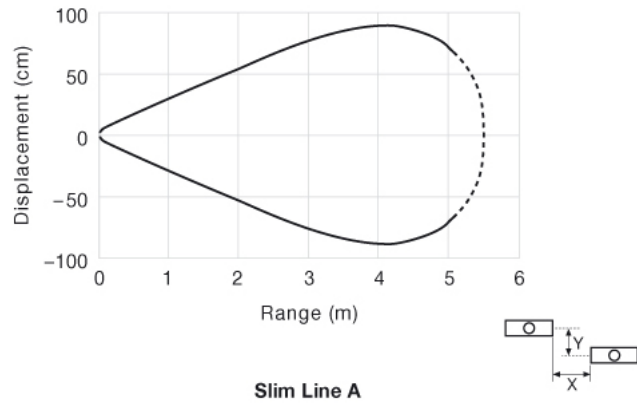

Approvals

Parallel Displacement